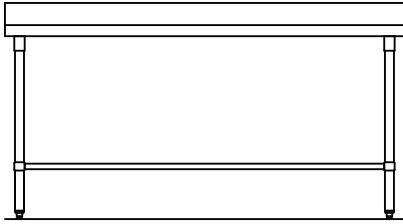

WORK TABLES

4" FLAT BACKSPLASH & GALVANIZED OPEN BASE

Item #:

Qty #:

Model #:

Project #:

WORK TABLE FEATURES:

- All units shipped knocked down to reduce shipping cost.
- Tops reinforced with galvanized hat channels and sound deadened
- Square edge design for clean abutment to other equipment
- Legs: 1 5/8" O.D. 16 gauge galvanized with adjustable bullet feet
- Standard working height is 35"
- All tables 84" and longer come standard with 6 legs

WORK TABLE OPTIONS:

PARAMOUNT SERIES

- 14 Gauge type 304 stainless steel tops
- Galvanized legs with crossrails
- Available in 24", 30", and 36" widths

STANDARD SERIES

- 16 gauge type 304 stainless steel tops
- Galvanized legs with crossrails
- Available in 24", 30", and 36" widths.