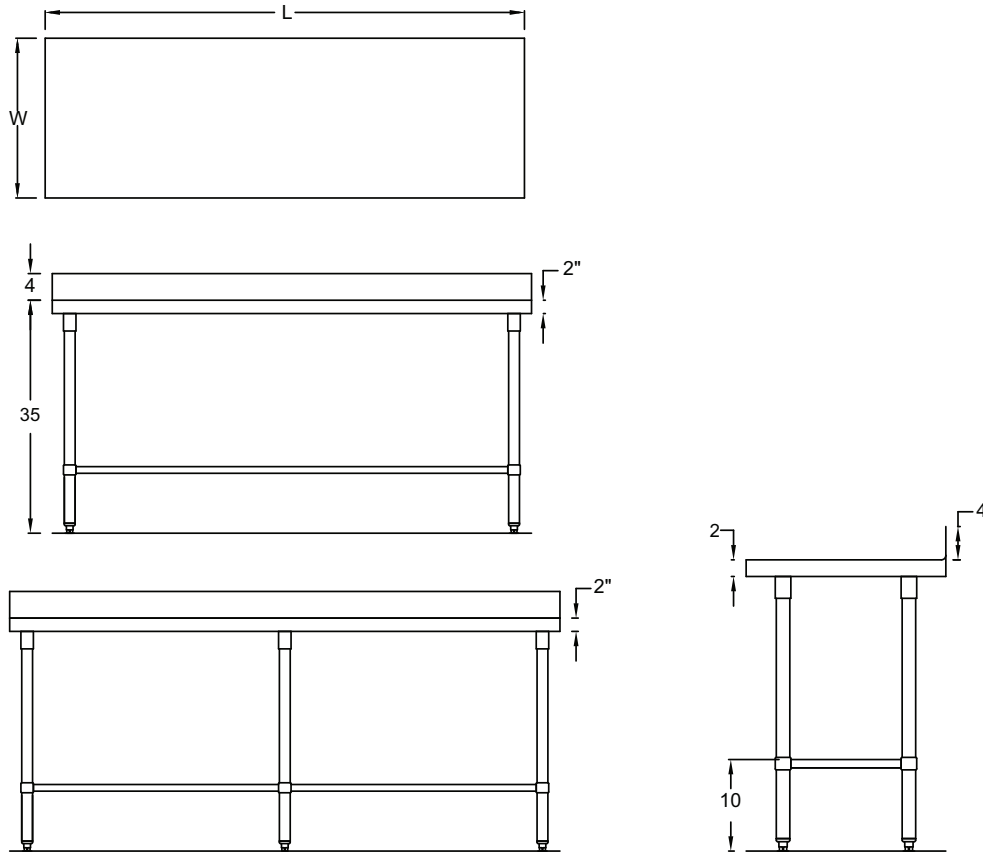

DIMENSIONS & SPECIFICATIONS

DIMENSIONS ARE TYPICAL (TOL. +/- 1/2")

MODEL	L	W	MODEL	L	W	MODEL	L	W
RJ-TOG-FB-2418	18"	24"	RJ-TOG-FB-3018	18"	30"	RJ-TOG-FB-3618	18"	36"
RJ-TOG-FB-242	2'	24"	RJ-TOG-FB-302	2'	30"	RJ-TOG-FB-362	2'	36"
RJ-TOG-FB-243	3'	24"	RJ-TOG-FB-303	3'	30"	RJ-TOG-FB-363	3'	36"
RJ-TOG-FB-244	4'	24"	RJ-TOG-FB-304	4'	30"	RJ-TOG-FB-364	4'	36"
RJ-TOG-FB-245	5'	24"	RJ-TOG-FB-305	5'	30"	RJ-TOG-FB-365	5'	36"
RJ-TOG-FB-246	6'	24"	RJ-TOG-FB-306	6'	30"	RJ-TOG-FB-366	6'	36"
* RJ-TOG-FB-247	7'	24"	* RJ-TOG-FB-307	7'	30"	* RJ-TOG-FB-367	7'	36"
* RJ-TOG-FB-248	8'	24"	* RJ-TOG-FB-308	8'	30"	* RJ-TOG-FB-368	8'	36"
* RJ-TOG-FB-249	9'	24"	* RJ-TOG-FB-309	9'	30"	* RJ-TOG-FB-369	9'	36"
* RJ-TOG-FB-2410	10'	24"	* RJ-TOG-FB-3010	10'	30"	* RJ-TOG-FB-3610	10'	36"
* RJ-TOG-FB-2411	11'	24"	* RJ-TOG-FB-3011	11'	30"	* RJ-TOG-FB-3611	11'	36"
* RJ-TOG-FB-2412	12'	24"	* RJ-TOG-FB-3012	12'	30"	* RJ-TOG-FB-3612	12'	36"

* All tables 84" or longer come standard with 6 legs.
* All units shipped knock down for reduced shipping cost.

RJ Fabricators reserves the right to progressively alter our product specifications to maintain our premium quality.